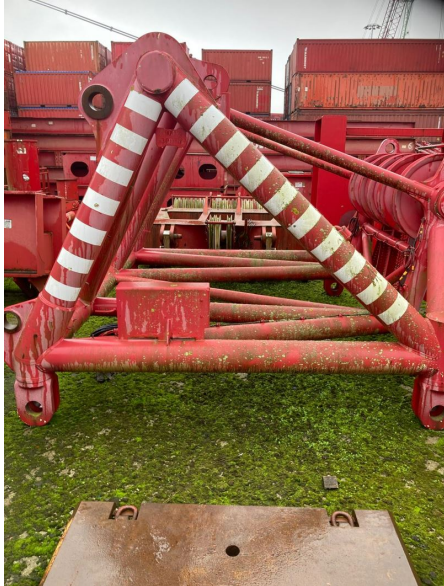

Other

TEREX-DEMAG CC6800 HEAD ADAPTOR FOR

General specifications

Reference Number	5225530
Brand	Terex-Demag
Model	Crawler crane
Capacity	0 Tons
Year of Construction	2007
Price	€ 75,000.00 EUR
Location	Westdorpe
Country	Netherlands
CE	Yes

Carrier structure

GW	9.000 Kg
Length	3.52 Mtr
Width	3.5 Mtr
Height	2.6 Mtr

Remarks

All our equipment is offered on an 'as is, where is' basis and subject to availability. All prices are excluding commissions, accessories as outrigger mats and cameras, and any taxes: such as WHT, VAT and other transactional based taxes, if any. Offer is conform our General Terms and Conditions of Sales.